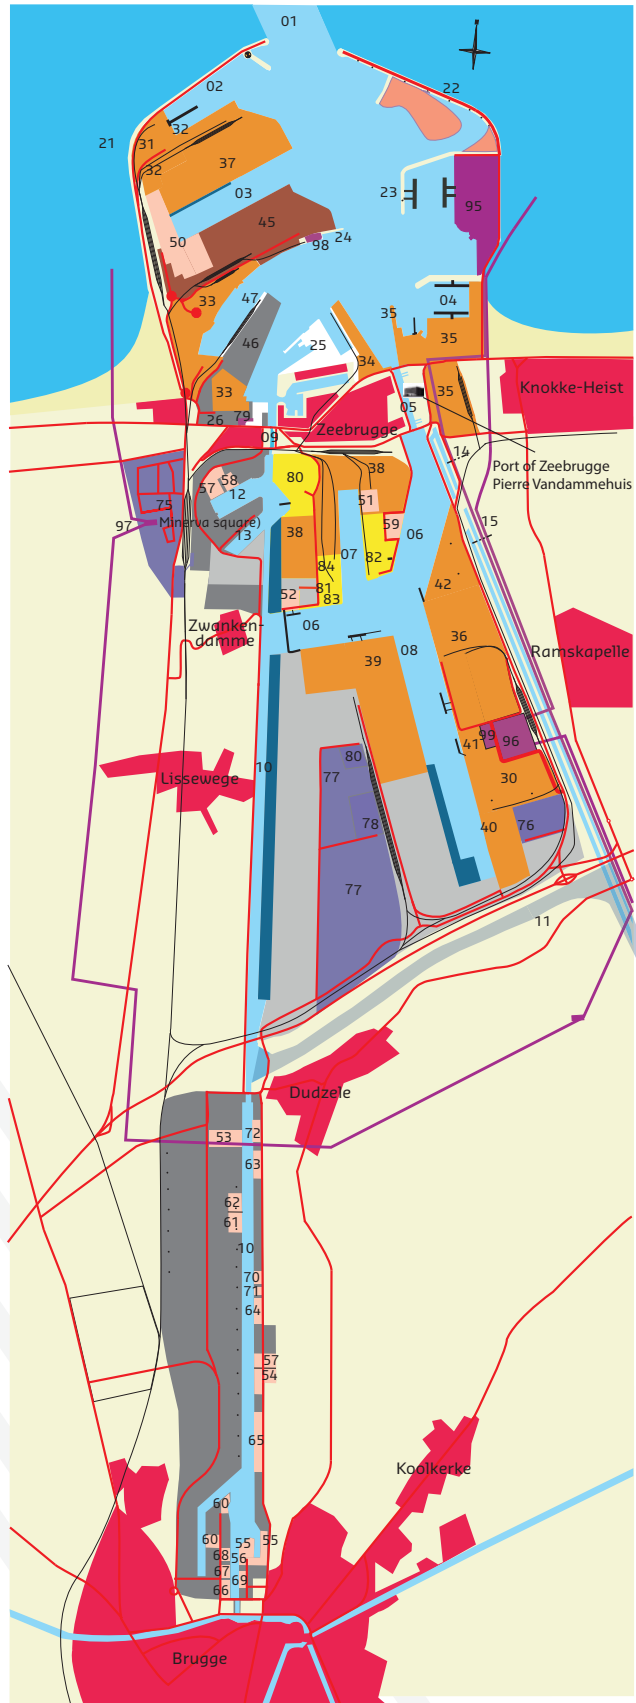

CONTAINER HANDLING

- 45 APM Terminals Zeebrugge
- 46 Deepsea Terminal
- 47 Railway track treatment zone

BREAKBULK HANDLING

- 50 Verbrugge Terminals
- 51 International Car Operators
- 52 United Malasses/Tameco
- 53 Nieuwpoortse Handelsmaatschappij
- 54 Alzagni
- 55 Seaport Shipping & Trading
- 56 Groep Depré
- 57 Sagrex
- 58 Borlix
- 59 Decloedt Baggerwerken
- 60 Demaecker & Van Haecke
- 61 Diamur
- 62 Geldof
- 63 Marpos
- 64 Oil Tank Terminal
- 65 Galtoo
- 66 Tamar
- 67 Total Belgium
- 68 Beveco Belgium
- 69 Solid
- 70 Despieghelaere
- 71 Vematrans
- 72 Biopower Storage

DISTRIBUTION

- 75 Transportzone Zeebrugge (TTZ)
- 76 Bridgestone Logistics Europe
- 77 Maritime Logistic Zone (MLZ)
- 78 Seabridge Logistics
- 79 Delta Transport

EUROPEAN FOOD CENTER

- 80 Vlaamse Visveiling
- 81 Tropicana
- 82 B.N.F.W. Fruitterminal (Sea-Invest)
- 83 Flanders Cold Center (Sea-Invest)
- 84 Fruitterminal (Sea-Invest)

GAS

- 95 L.N.G. terminal (Fluxys)
- 96 Zeepipe-terminal (Gassco)
- 97 Interconnector-terminal (Interconnector Baczee)
- 98 Regasification installation (Hoppe services)
- 99 Nitrogen plant (Fluxys)

Planned Port Area

Port Area

Existing waterways or docks

Waterways or docks planned or under construction

Residential areas

Roads

Railways

Natural gas pipeline

Stern Island

Wind turbines

Radar tower

Roro installations